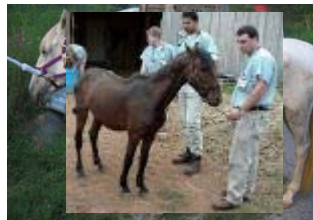

No animal deserves to be treated this way.

The “Angel” Fund

This fund memorializes Angel, whose rescue from a sweltering field involved hours of terrible suffering because we lacked the equipment required to quickly lift and safely transport her for emergency treatment of heat exhaustion and dehydration.

Your gift to this fund allows us to acquire, operate and maintain the equipment we need to rescue and transport abused and neglected horses and ponies for badly needed care and treatment. Your gift may also allow us to properly care for previously donated or loaned equipment such as our truck, tractor, or trailers

Donations in the amount of $5,000 + will be recognized in this equipment support category.